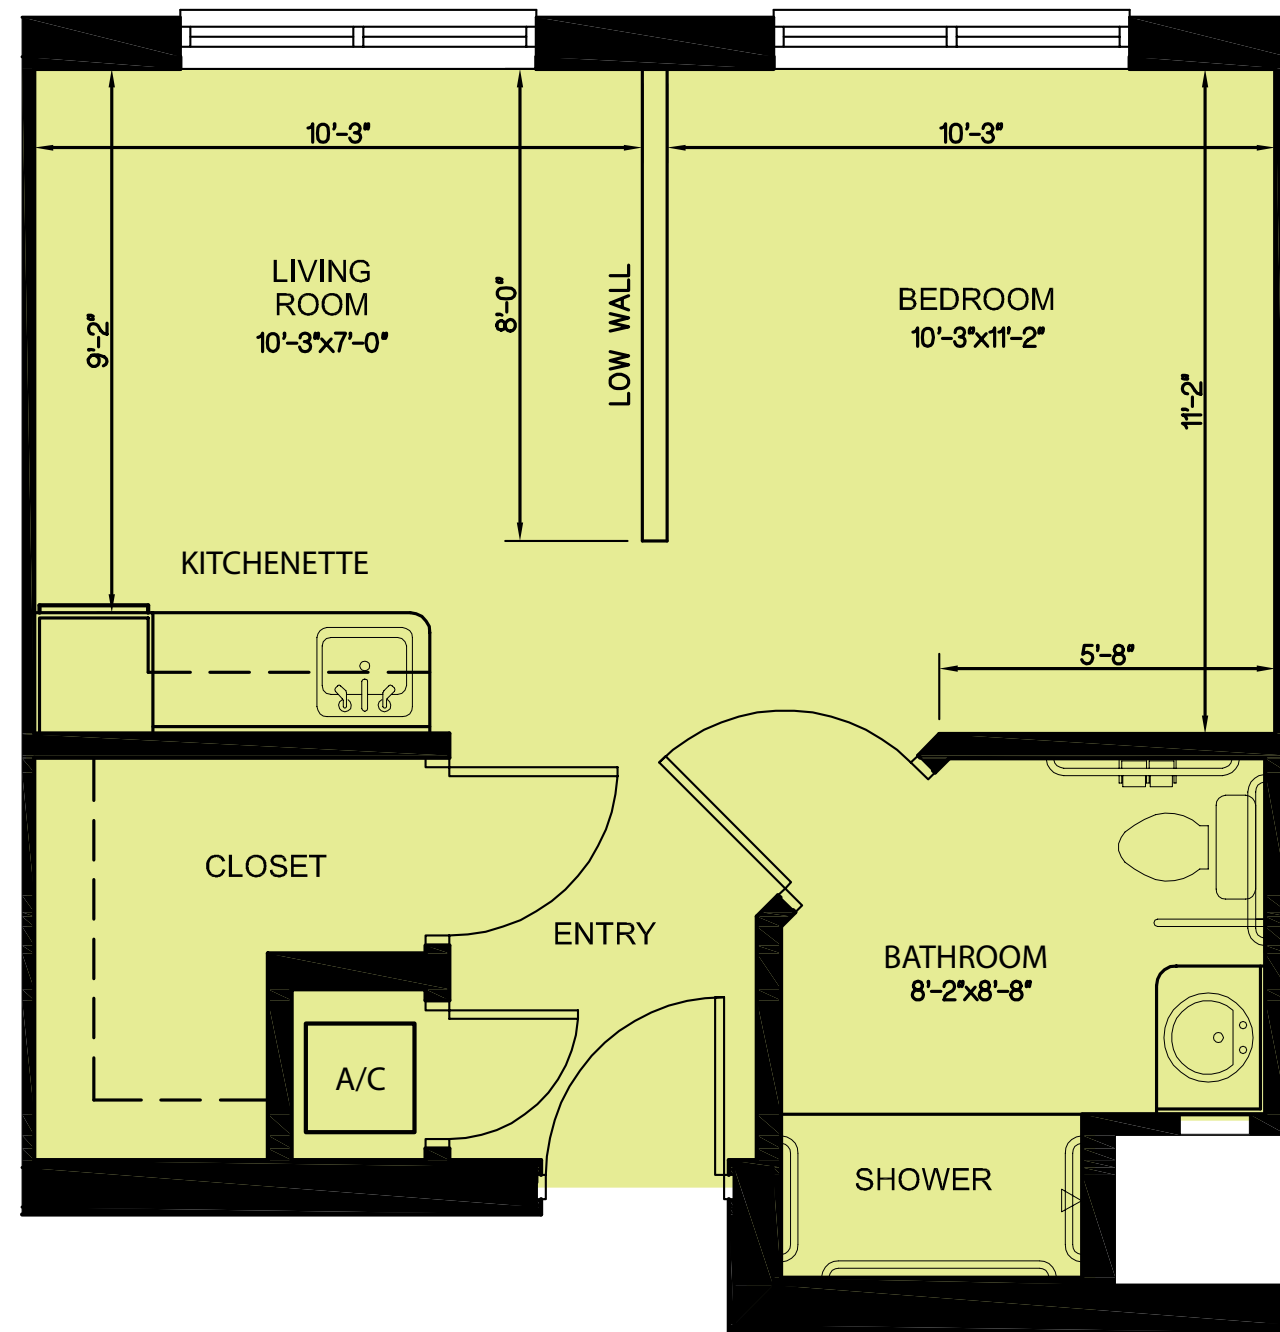

# Assisted Living APARTMENTS

**THE WATER LILY**  
 Studio, 1 bath  
 Approximately 450 sq. ft.

**THE LOTUS**  
 1 bedroom, 1 bath  
 Approximately 550 sq. ft.

**THE WILLOW**  
 2 bedrooms, 2 baths  
 Approximately 800 sq. ft.