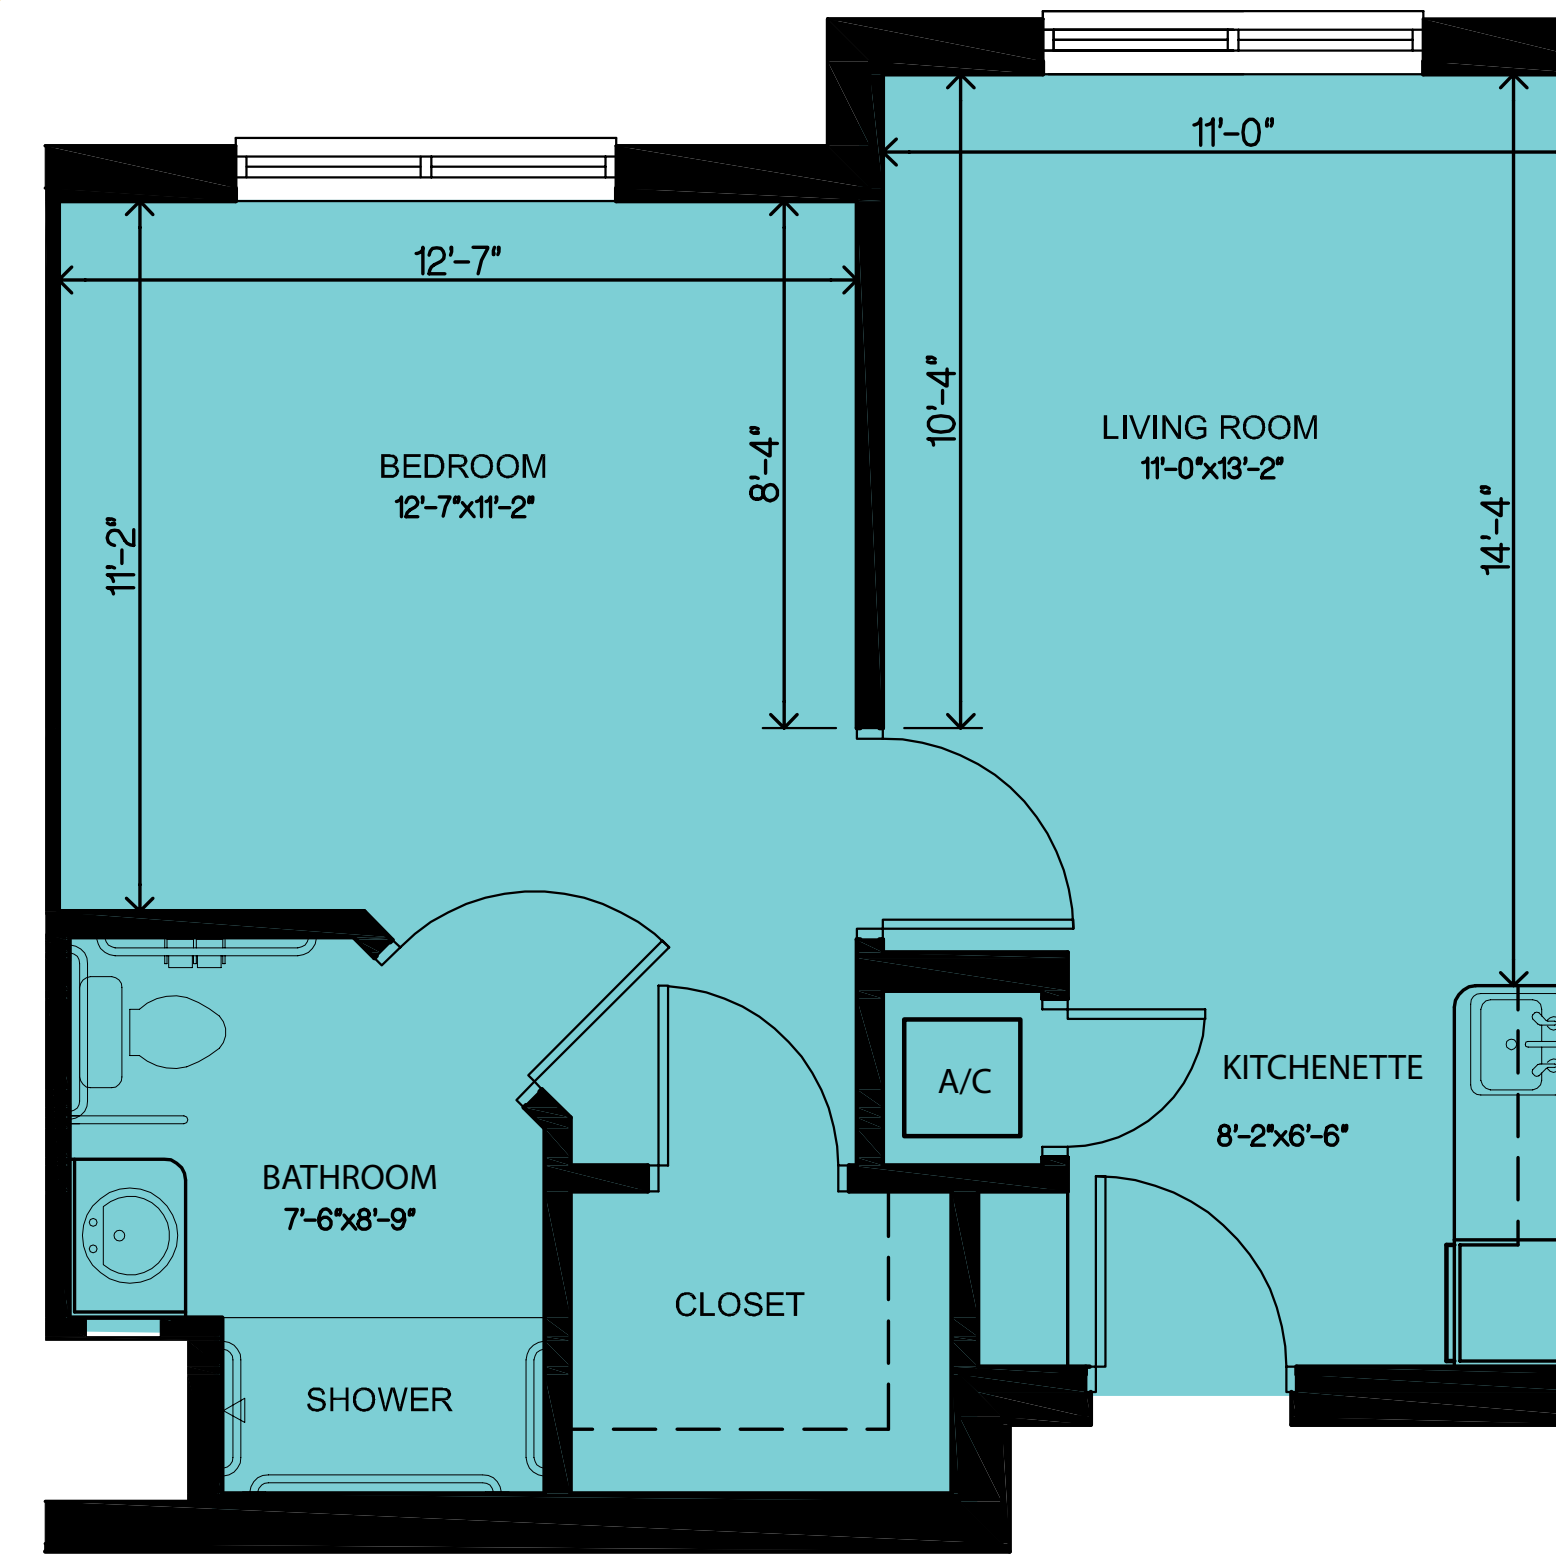

# Assisted Living APARTMENTS

**THE WATER LILY**  
 Studio, 1 bath  
 Approximately 450 sq. ft.

**THE LOTUS**  
 1 bedroom, 1 bath  
 Approximately 550 sq. ft.

**THE WILLOW**  
 2 bedrooms, 2 baths  
 Approximately 800 sq. ft.