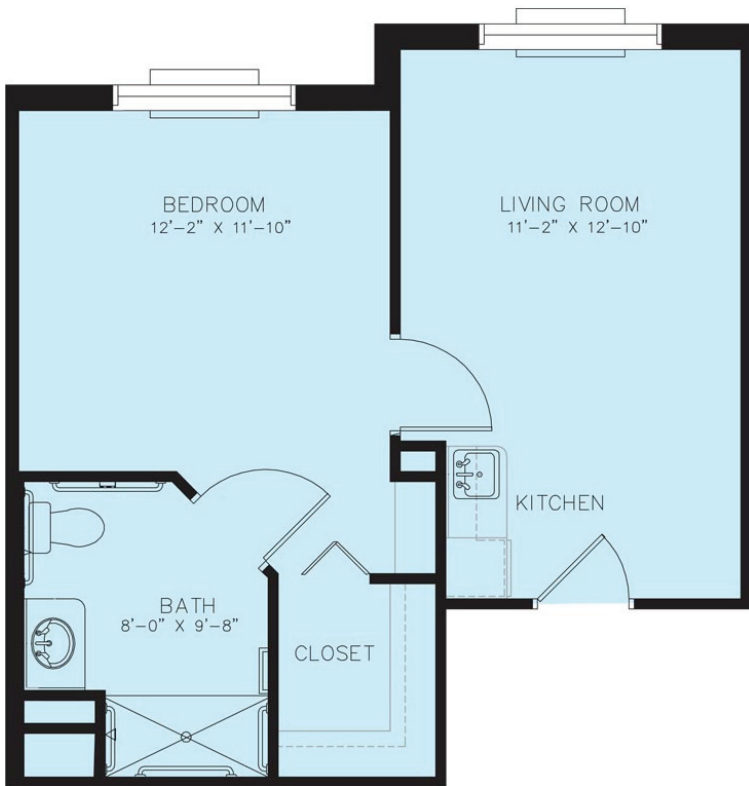

Floor Plans

THE TOBY WEINMAN
 ASSISTED LIVING RESIDENCE
 AT MENORAH MANOR

Studio Apartment
429 sq. ft.

One Bedroom Apartment
515 sq. ft.

Friendship Suite
(2 Bedrooms, 1 Bathroom) 523 sq. ft.