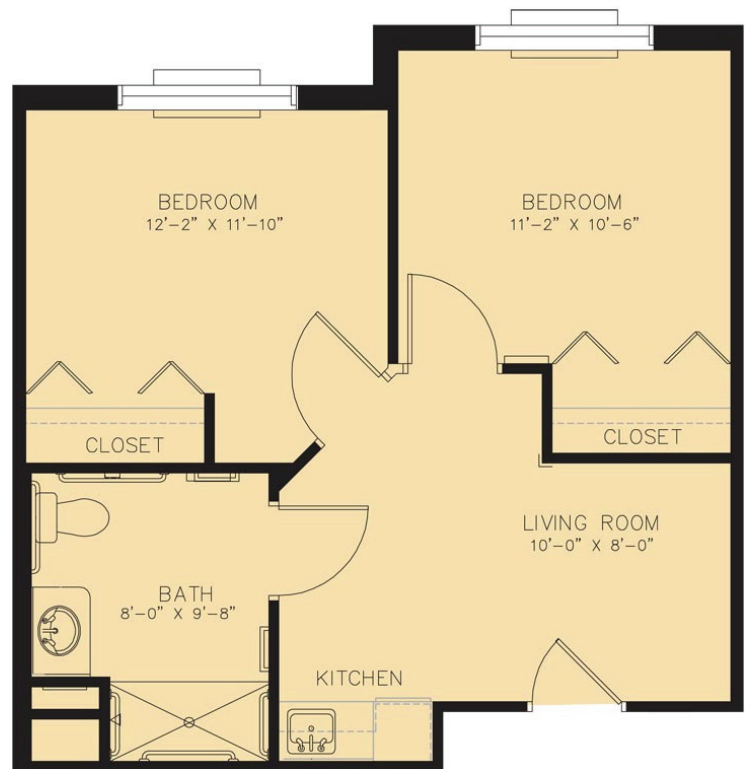

Floor Plans

THE TOBY WEINMAN
 ASSISTED LIVING RESIDENCE
 AT MENORAH MANOR

Studio Apartment
429 sq. ft.

One Bedroom Apartment
515 sq. ft.

Friendship Suite
(2 Bedrooms, 1 Bathroom) 523 sq. ft.