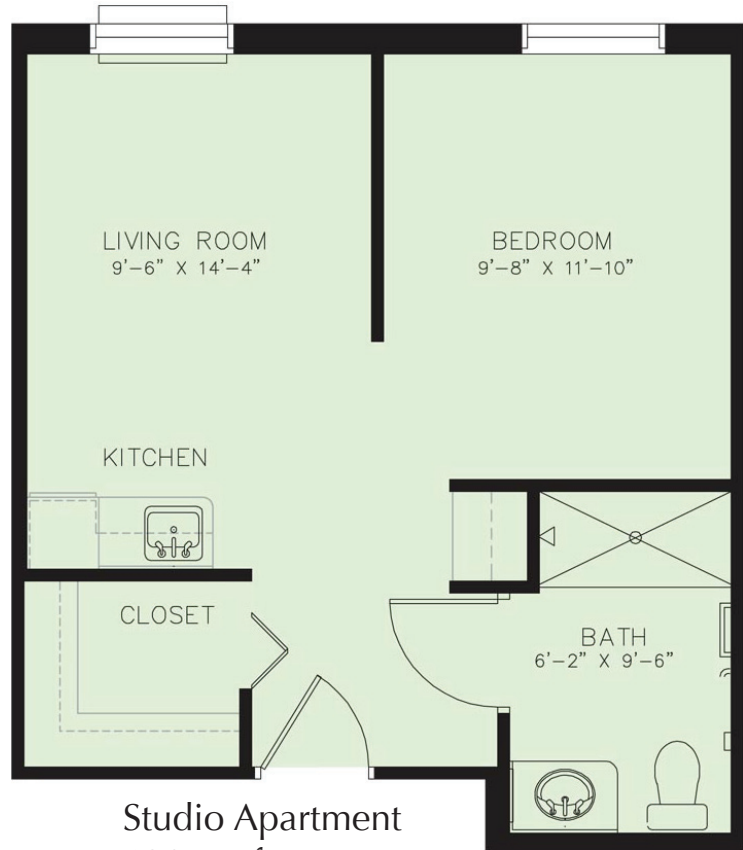

Floor Plans

THE TOBY WEINMAN
 ASSISTED LIVING RESIDENCE
 AT MENORAH MANOR

Studio Apartment
429 sq. ft.

One Bedroom Apartment
515 sq. ft.

Friendship Suite
(2 Bedrooms, 1 Bathroom) 523 sq. ft.